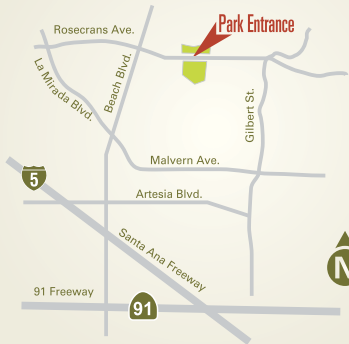

Legend:

- Park Office
- Restroom
- Parking
- Picnic Shelter
- Playground
- Interpretive Center
- Group Area
- Ball Field
- Maintenance Yard
- Fishing
- Amphitheater
- Paved Walkway
- Unpaved Trail

Vicinity Map

CLARK REGIONAL PARK

8800 Rosecrans Ave., Buena Park, CA 90621
 714-973-3170 • clarkpark@ocparks.com
 www.ocparks.com/clarkpark

To reserve a picnic shelter
 visit www.ocparks.com.
 To reserve a sports field,
 call the park office.

REGIONAL PARK

Clark Regional Park

10,000 YEAR-OLD MAMMOTHS, RING-TAILED CATS AND CAMELS • HOOK A TROUT WITH YOUR CHILD ON A SUNNY AFTERNOON • PITCH A RINGER FOR THE WIN

SPRING/SUMMER: 7:00 A.M. – 9:00 P.M.
 FALL/WINTER: 7:00 A.M. – 6:00 P.M.